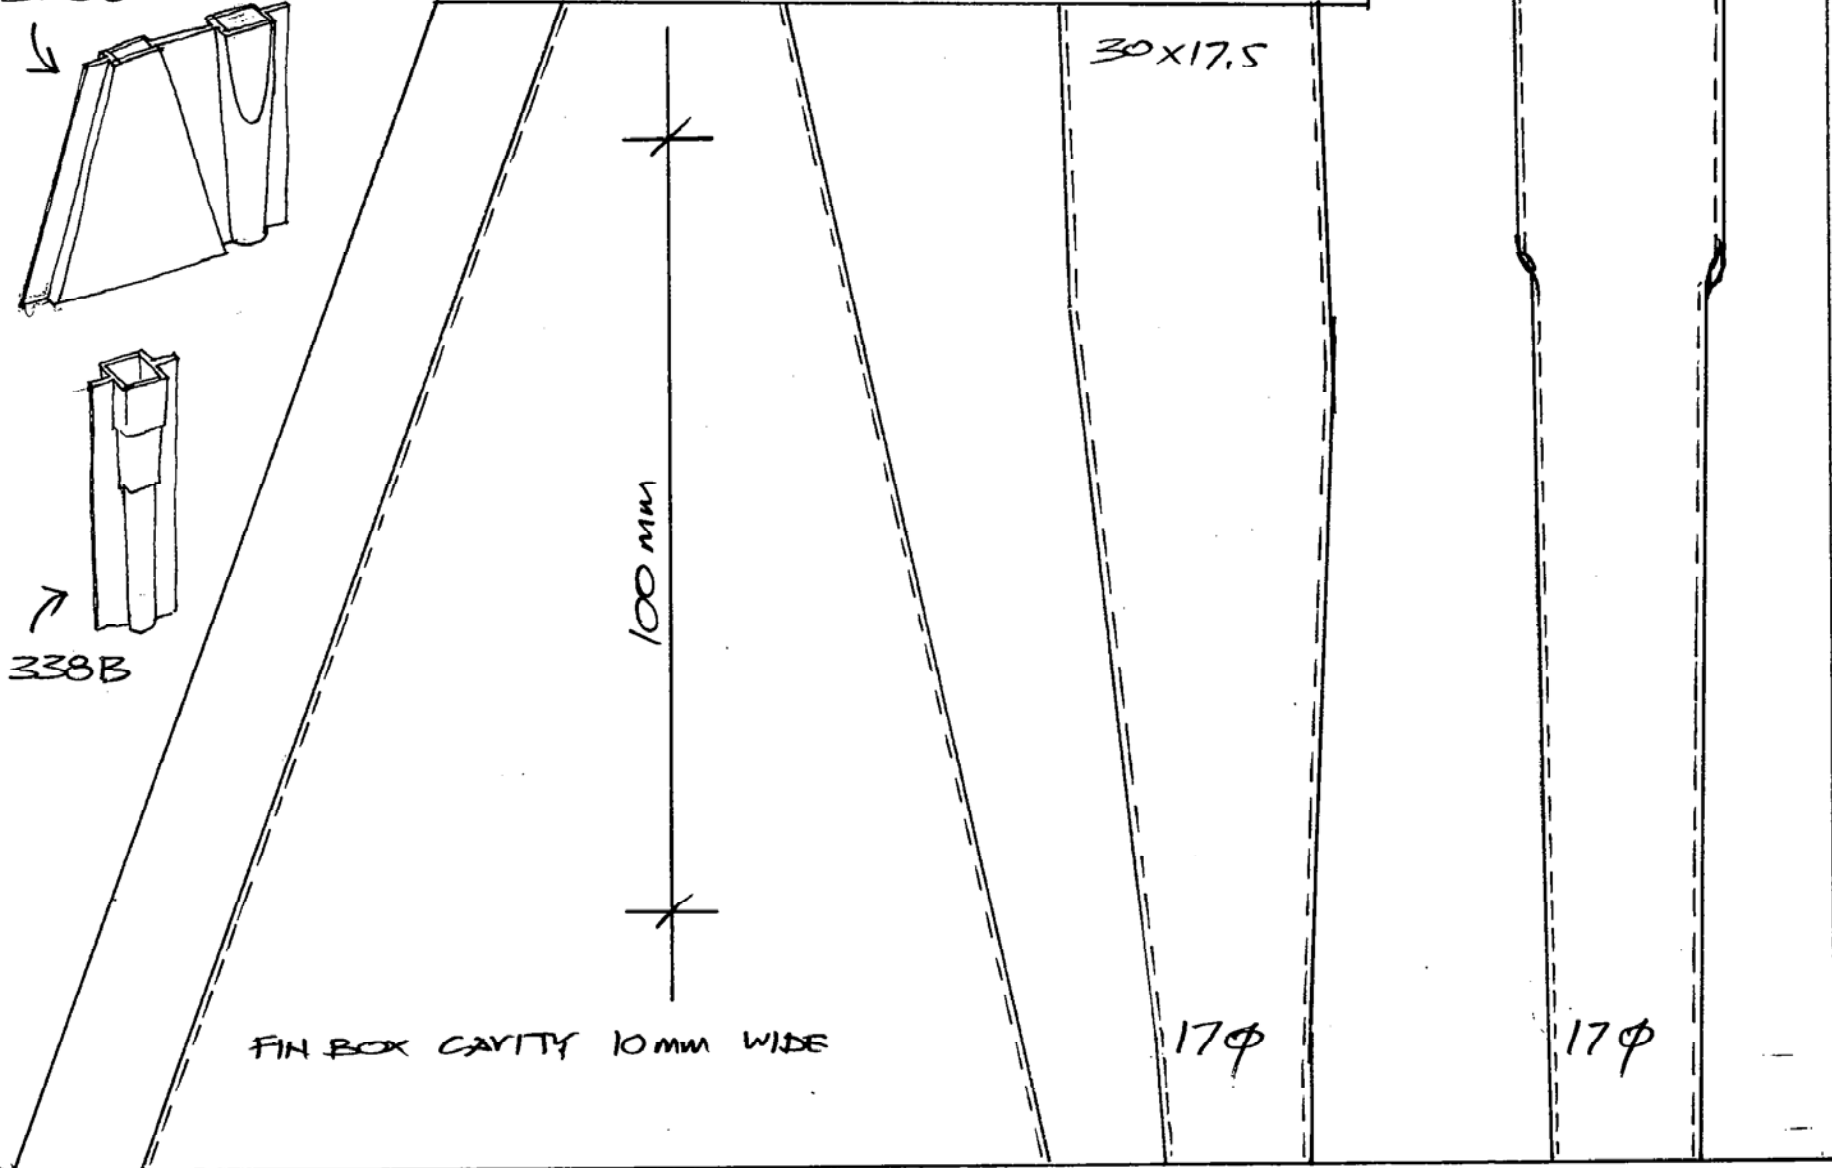

SAILSETZ ITEM 338D PRODUCT INFORMATION

CARBON/EPOXY FIN BOX/MAST TREES FOR MARBLEHEAD N10 RATER.

© Casman Boatworks Jan 2010

338C

338B

FIN BOX CAVITY 10mm WIDE

100 mm

30x17.5

17φ

30x22

25x20

17φ

189mm MAXIMUM.