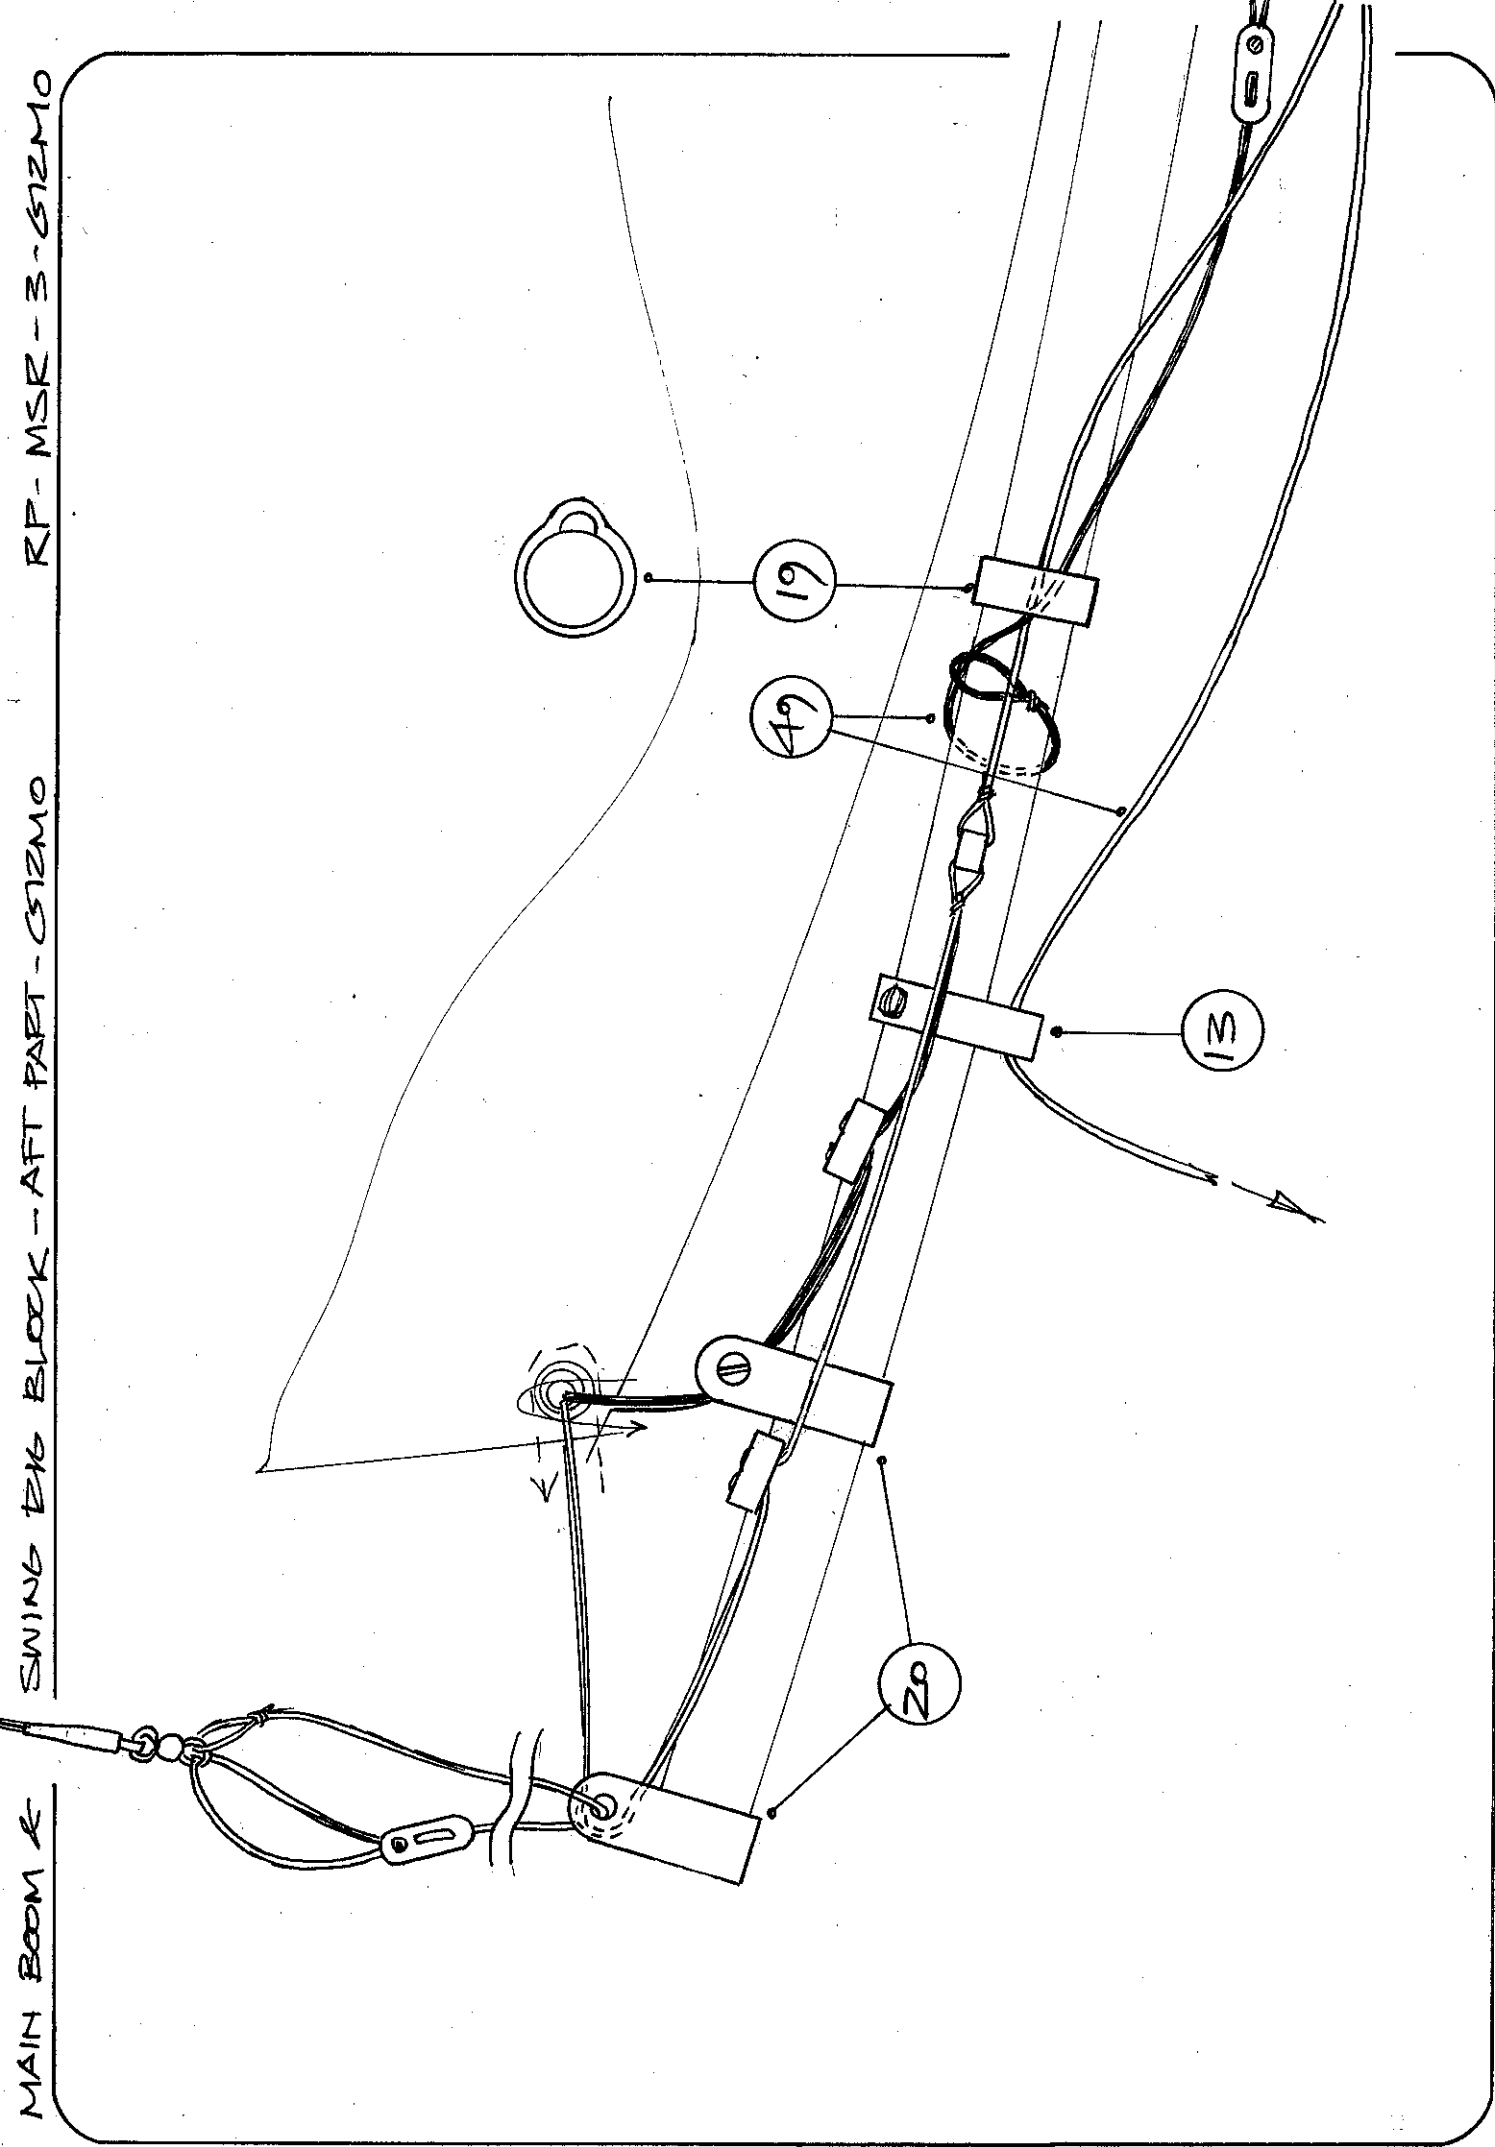

Main boom & swing rig block – aft part

RP-MSR-3-GIZMO

Main boom & swing rig block – fore part

RP-MSR-4-GIZMO

Fore yard & headsail boom – aft part

RP-MSR-5&6-GIZMO

*Please note that the numbers placed in circles on the plan sheets relate to the numbered instructions in the **kit instructions, KI14X**, which is available as a separate document. The numbers placed in circles are not SAILSetc codes for those products.*

end

MAIN BOOM &

SWING BKG BLOCK - AFT PART - G12MO

RF - MSR - 3 - G12MO

MAIN BOOM & SWING BIG BLOCK - FORE PART - GIZMO

RP-MSR-4-GIZMO

FORE YARD & HEADSAIL BOOM - GIZMO. RP-MSR-5&6-GIZMO