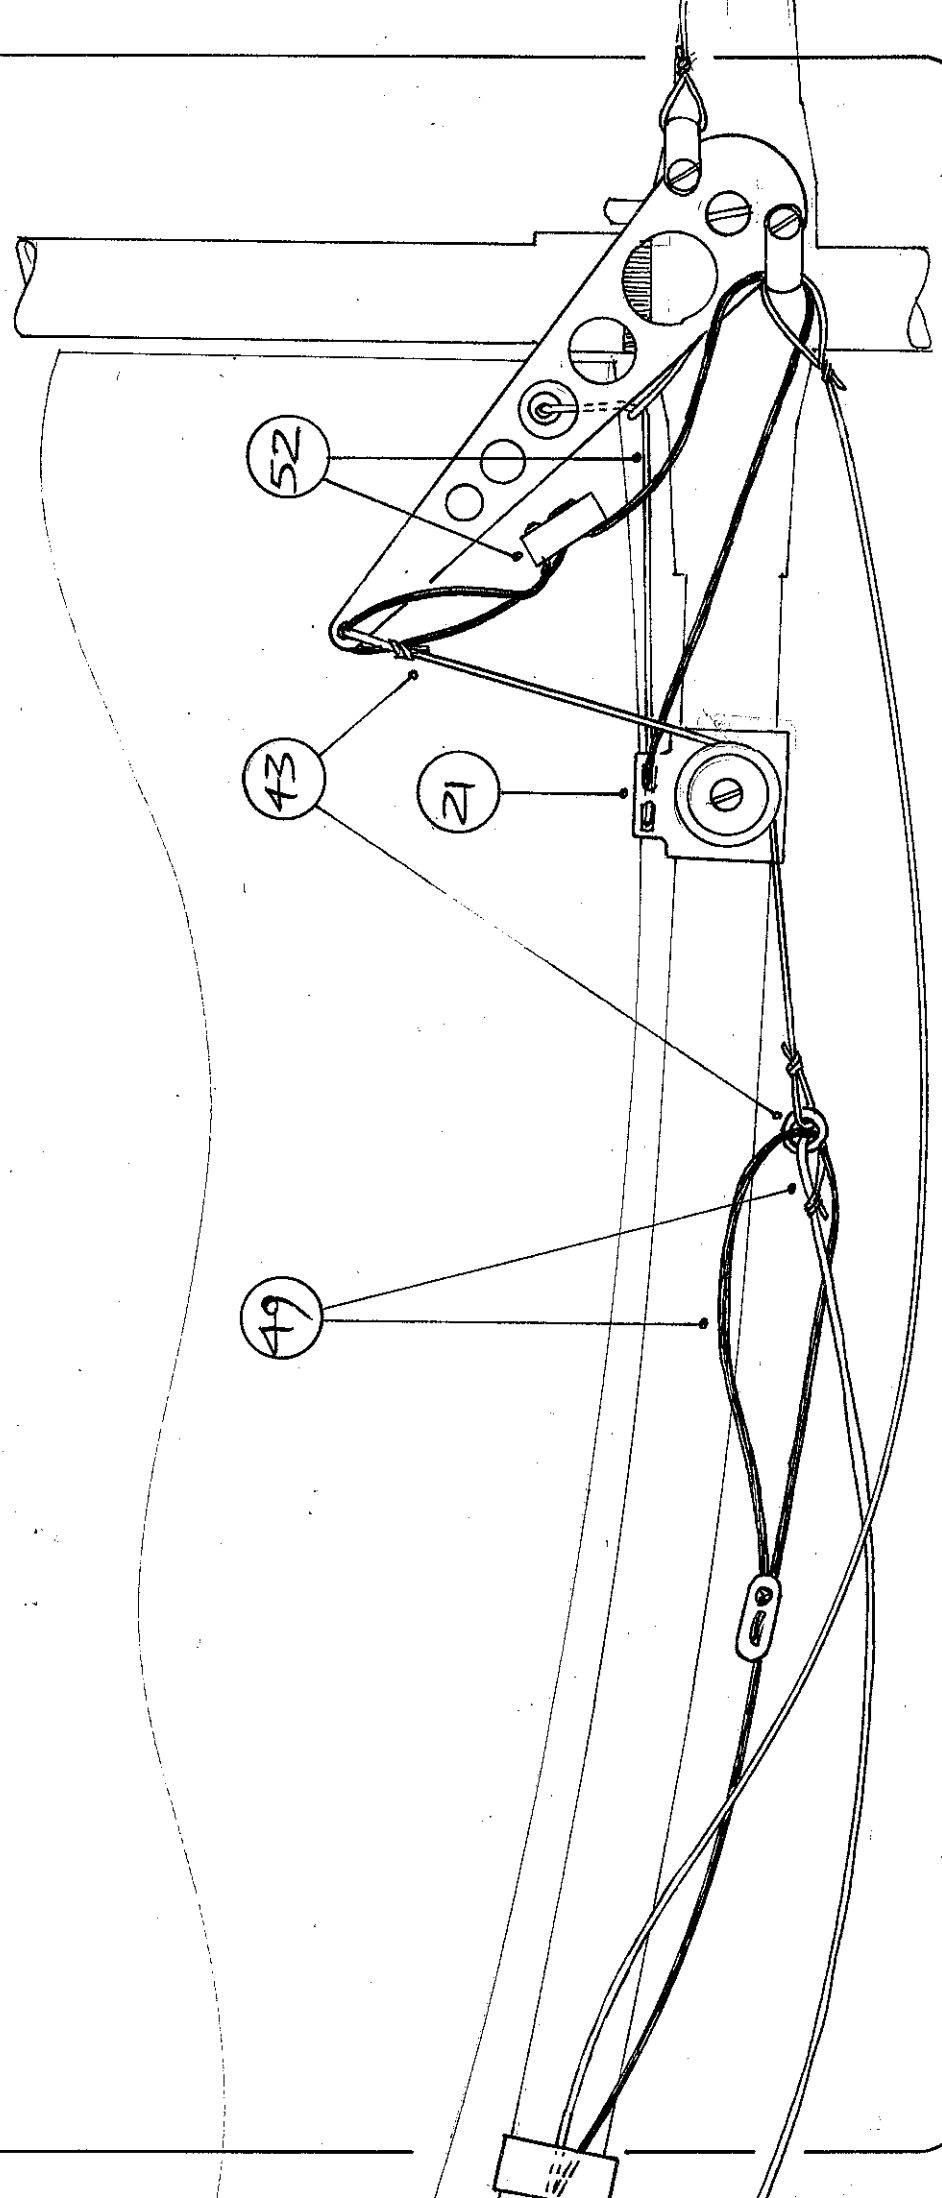

Main boom & swing rig block – aft part

RP-MSR-3-GIZMO

Main boom & swing rig block – fore part

RP-MSR-4-GIZMO

Fore yard & headsail boom – aft part

RP-MSR-5&6-GIZMO

*Please note that the numbers placed in circles on the plan sheets relate to the numbered instructions in the **kit instructions, KI14X**, which is available as a separate document. The numbers placed in circles are not SAILSetc codes for those products.*

end

MAIN BOOM &

SWING BKG BLOCK - AFT PART - G12MO

RF - MSR - 3 - G12MO

MAIN BOOM & SWING BIG BLOCK - FORE PART - GIZMO

RP-MSR-4-GIZMO

FORE YARD & HEADSAIL BOOM - GIZMO. RP-MSR-5&6-GIZMO