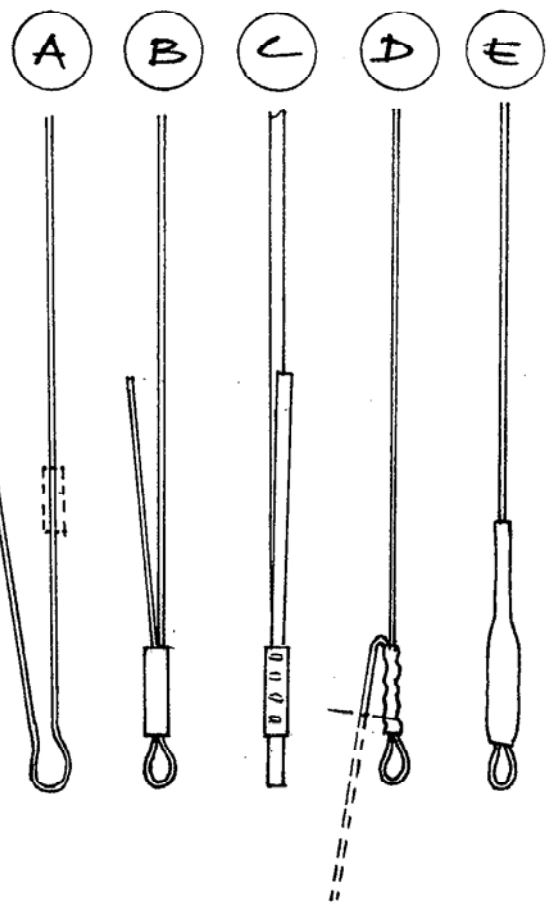

• DYNEMA

BOWSIE		DACRON			DYNEEMA			
		D2S	D40	D60	D30	D50	D75	D110
SMALL	57c	✓			✓	✓	✓	
LARGE	57B		✓	✓		✓	✓	✓

• FLAT WIRE

• SEVEN STRAND WIRE - W060, W045

• FLAT WIRE - WFLAT

• STRAIGHT WIRE - W060-ST, W045-ST

11

12

57B  
57C

13

14

15

16

• STRAIGHT WIRE  
W060-ST  
W045-ST

21

22

23

24

25