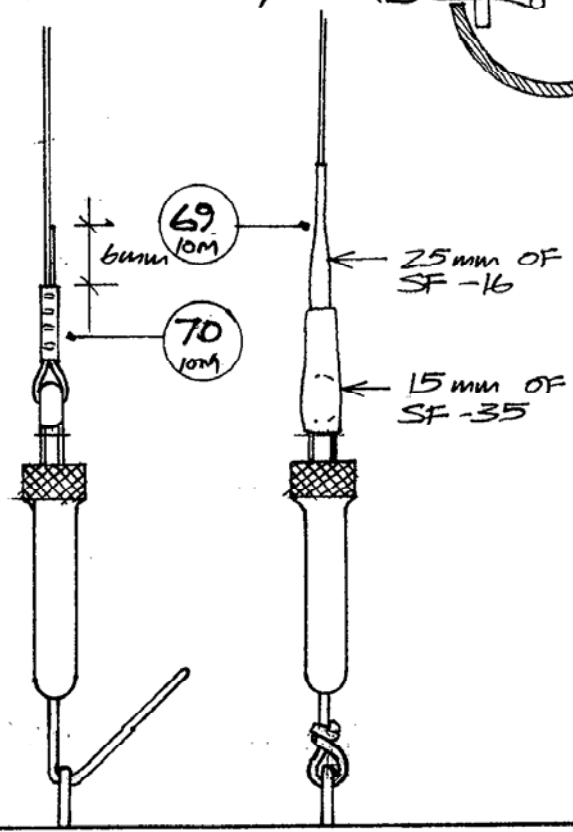

• DYNEMA

BOWSIE		DACRON			DYNEEMA			
		D2S	D40	D60	D30	D50	D75	D110
SMALL	57c	✓			✓	✓	✓	
LARGE	57B		✓	✓		✓	✓	✓

• FLAT WIRE

• SEVEN STRAND WIRE - W060, W045

• FLAT WIRE - WFLAT

• STRAIGHT WIRE - W060-ST, W045-ST

11

12

57B  
57C

13

14

15

16

• STRAIGHT WIRE  
W060-ST  
W045-ST

21

22

23

24

25