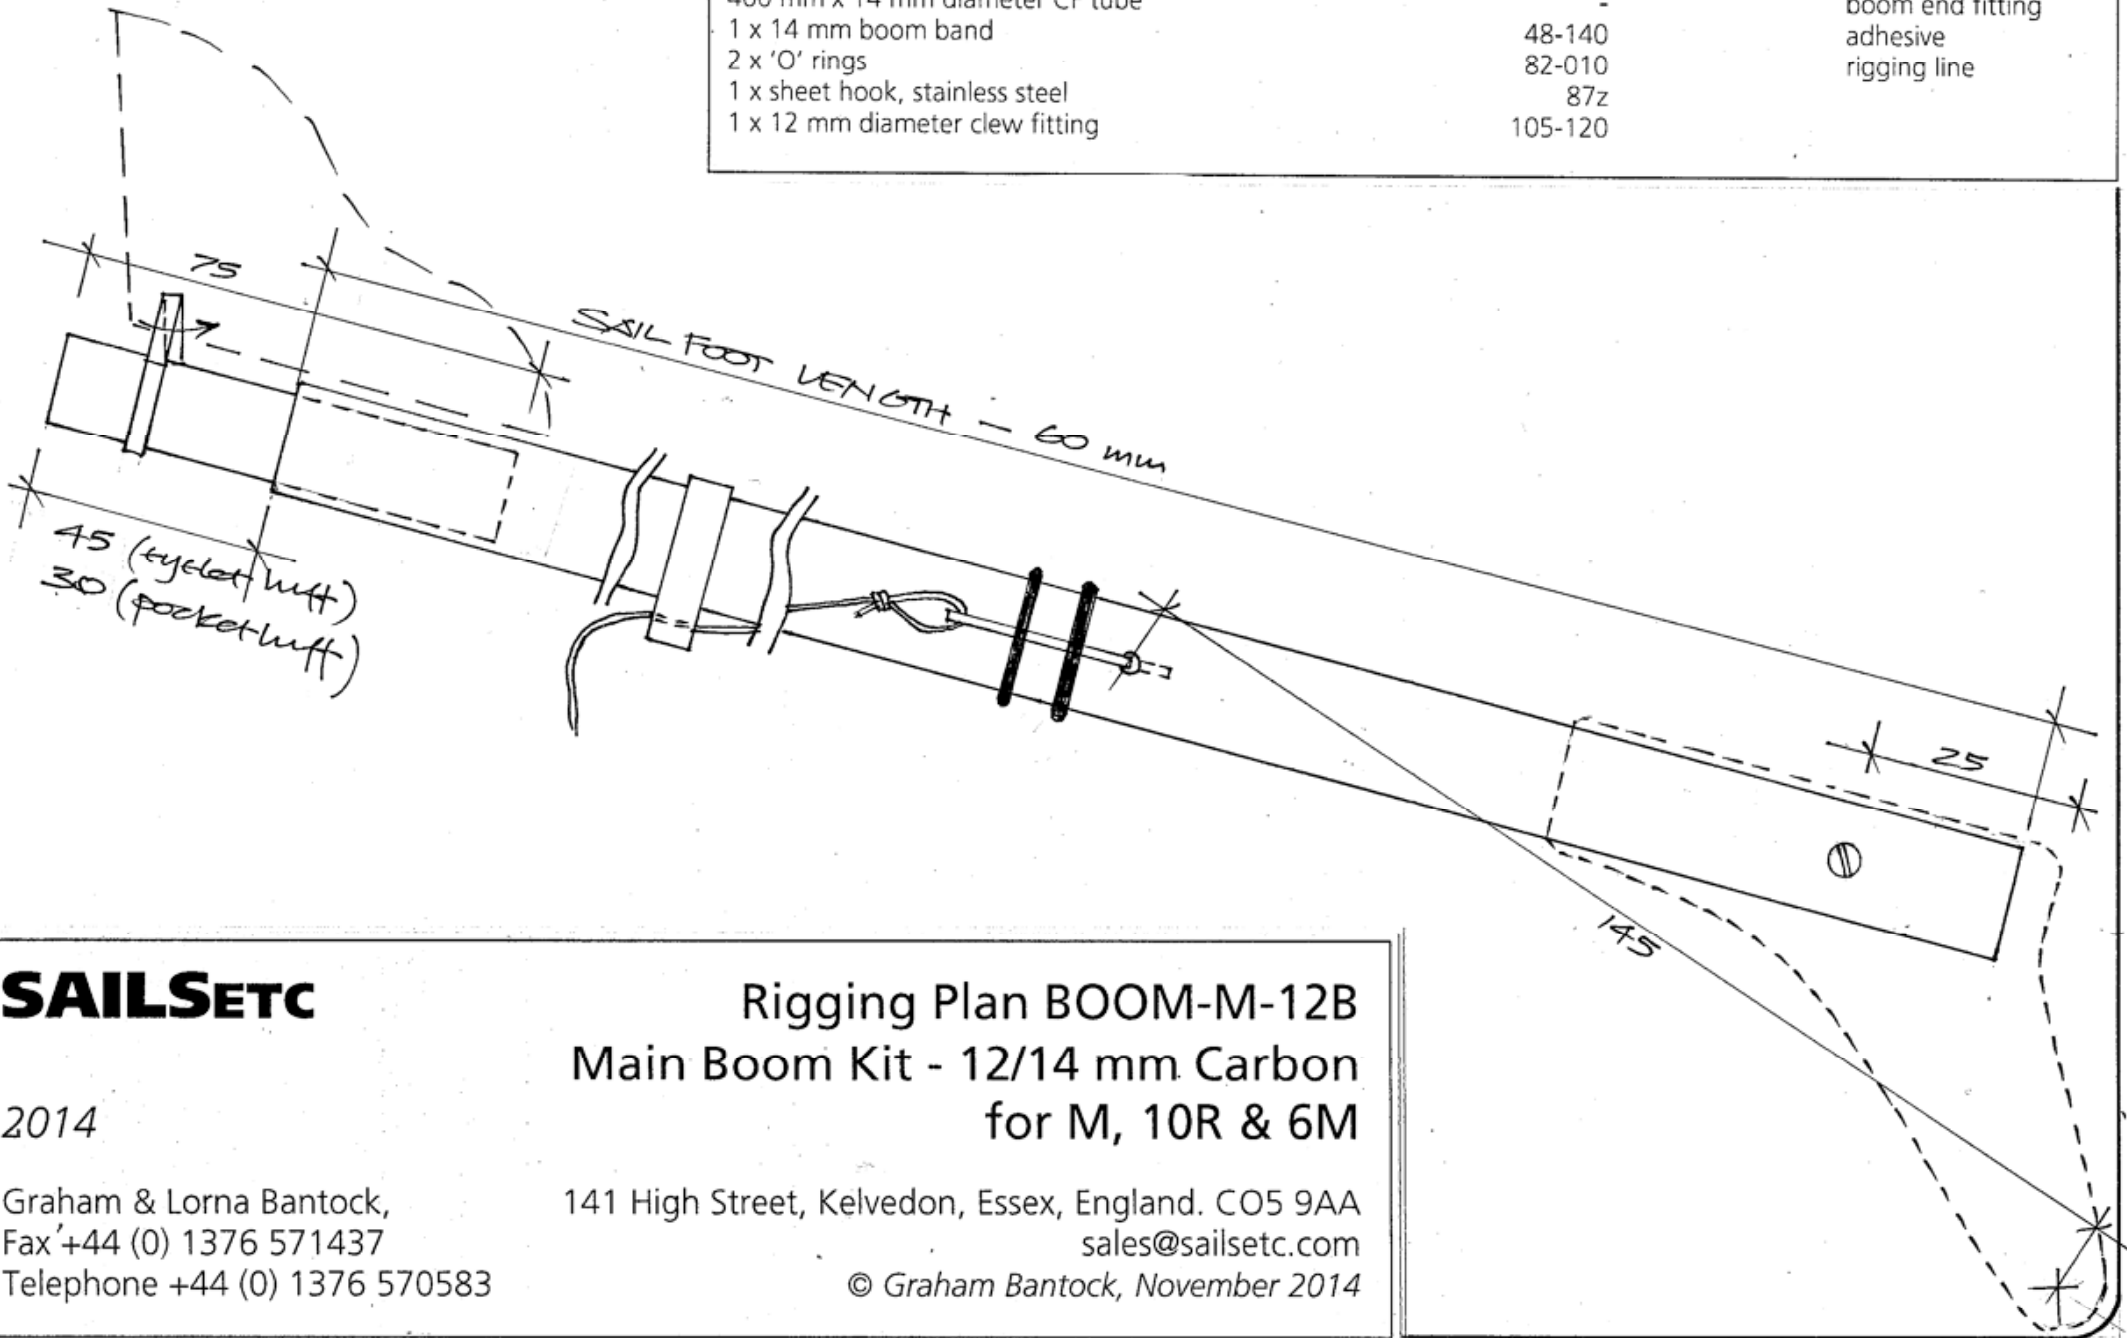

**contents**

- 75 mm x 12 mm diameter CF tube
- 400 mm x 14 mm diameter CF tube
- 1 x 14 mm boom band
- 2 x 'O' rings
- 1 x sheet hook, stainless steel
- 1 x 12 mm diameter clew fitting

**SAILSetc catalogue no**

- 
- 
- 48-140
- 82-010
- 87z
- 105-120

**not included**

- gooseneck
- boom end fitting
- adhesive
- rigging line

**SAILSETC**

2014

Graham & Lorna Bantock,  
Fax +44 (0) 1376 571437  
Telephone +44 (0) 1376 570583

**Rigging Plan BOOM-M-12B**  
**Main Boom Kit - 12/14 mm Carbon**  
**for M, 10R & 6M**

141 High Street, Kelvedon, Essex, England. CO5 9AA  
sales@sailsetc.com

© Graham Bantock, November 2014