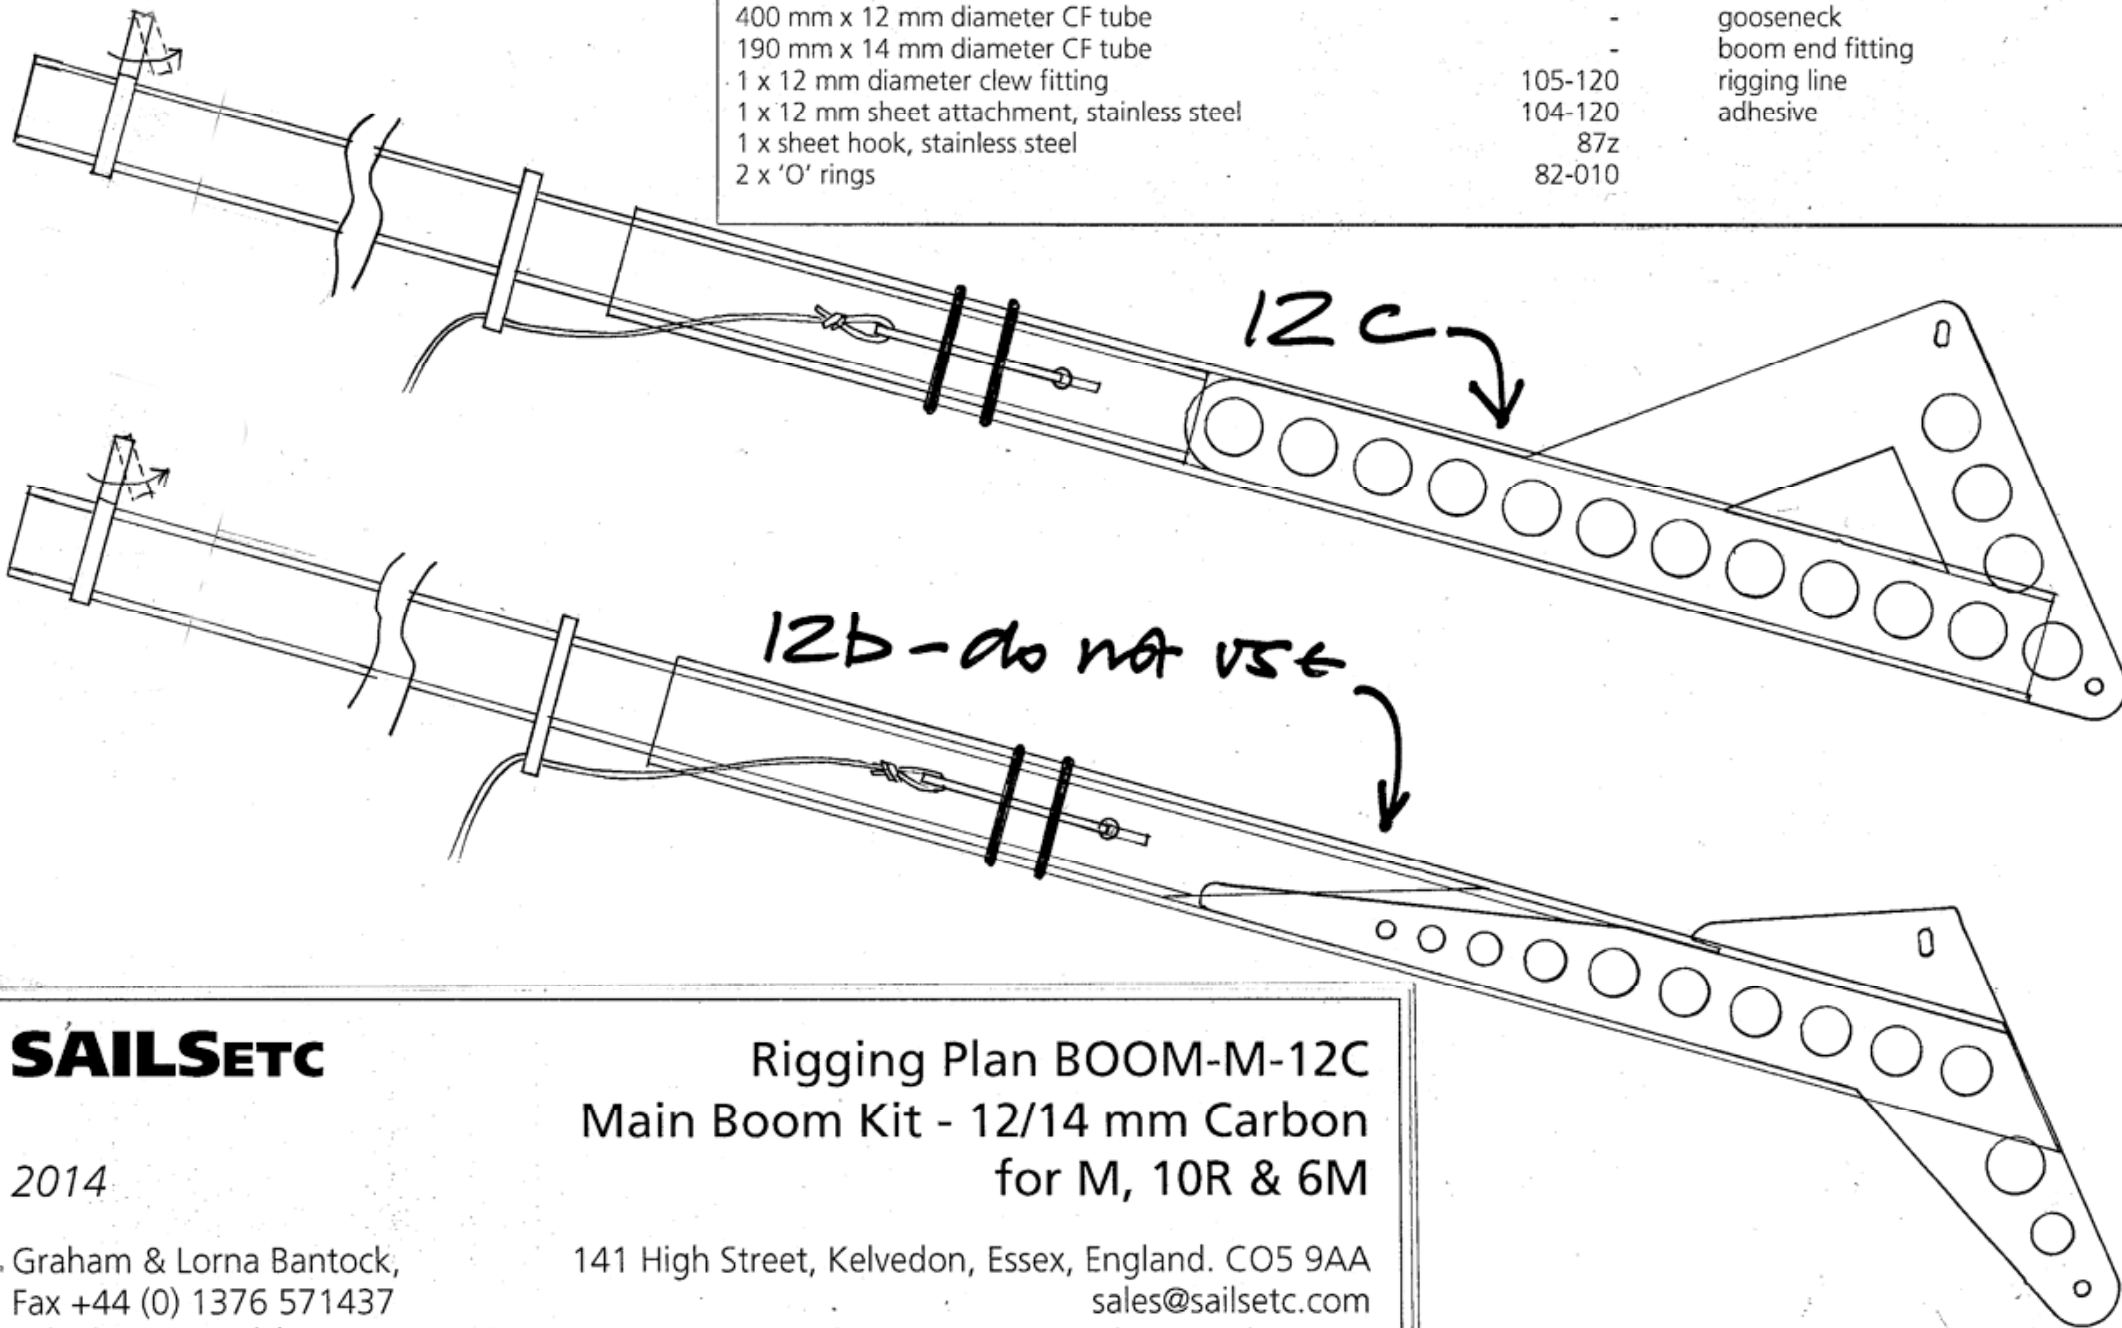

contents

- 400 mm x 12 mm diameter CF tube
- 190 mm x 14 mm diameter CF tube
- 1 x 12 mm diameter clew fitting
- 1 x 12 mm sheet attachment, stainless steel
- 1 x sheet hook, stainless steel
- 2 x 'O' rings

SAILSetc catalogue no

-
-
- 105-120
- 104-120
- 87z
- 82-010

not included

- gooseneck
- boom end fitting
- rigging line
- adhesive

SAILSETC

Rigging Plan BOOM-M-12C
Main Boom Kit - 12/14 mm Carbon
for M, 10R & 6M