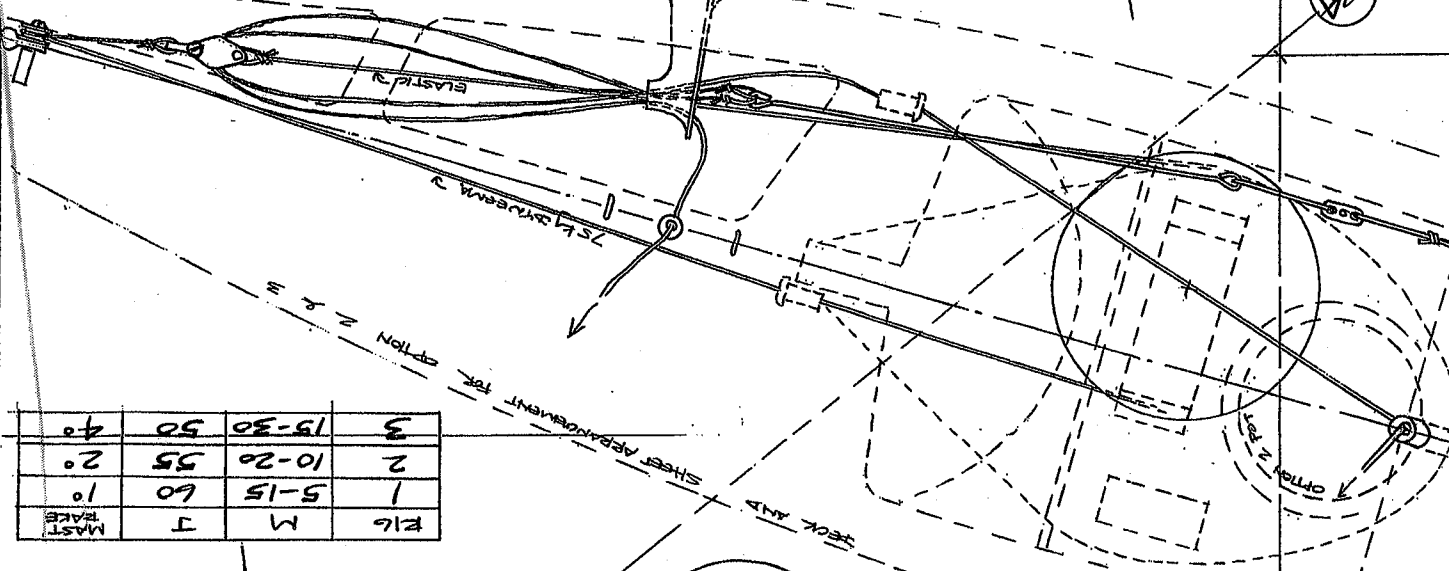

© Graham Bantock 2004

THE LINES OF THIS HULL ARE PROTECTED BY COPYRIGHT LAW

MAX DRAUGHT 420 mm ↓

11x11 fillet

15

E16	M	J	Mast
3	15-30	50	40
2	10-20	55	20
1	5-15	60	10